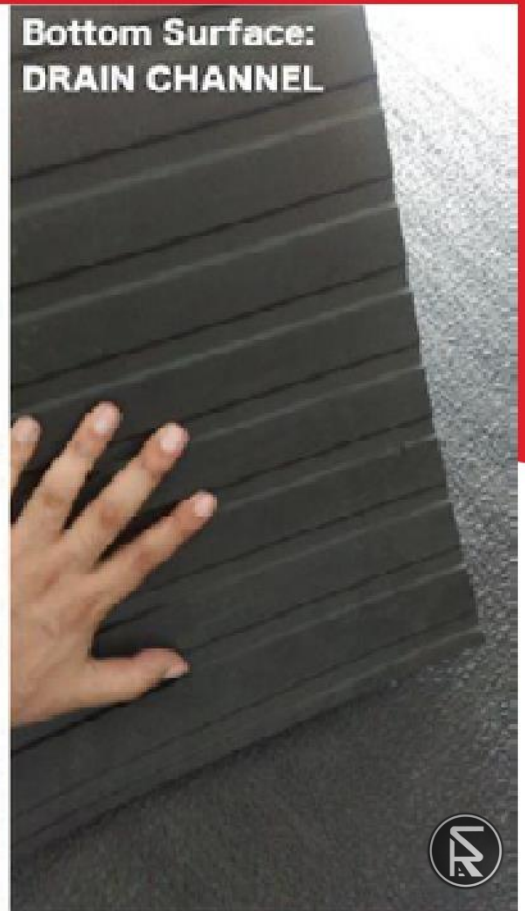

+91-9848262500

rsarorarub@yahoo.com

www.rsarora.com

Top Surface:
HEXA

Bottom Surface:
DRAIN CHANNEL

Top Surface:
AMOEBE

TECHNICAL SPECIFICATIONS

Application	Bedding for Individual Dairy Cow
Construction	Non-Porous
Top Surface	Hexa or Amoeba
Bottom Surface	Drain Channel
Structure	Cubicle Mat
Colour	Black
Size	Length: 7ft; Width: 4ft
Thickness	22-23mm
Edge of the Mat	Straight
Weight of the Mat	15 Kgs.
Density	250 Kgs/cbm
Warranty	Two Years (agst. Manufacturing Defects)
Packing	Woven Fabric (5 Nos. per Bag)